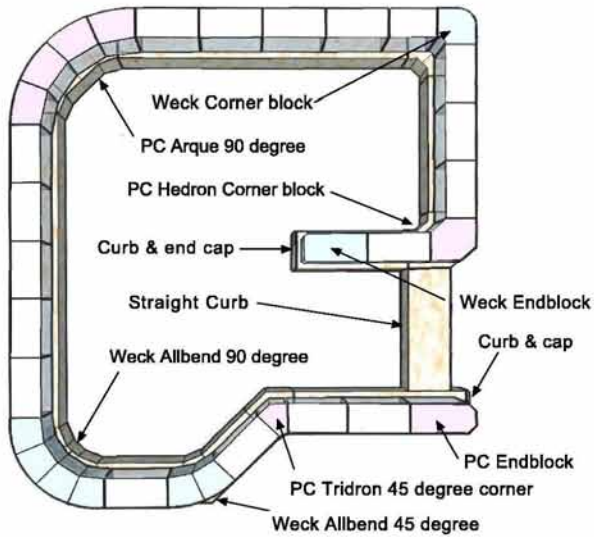

**THE ULTIMATE HIGH END,
HIGH QUALITY,
FAST AND EASY INSTALLATION,
PREFINISHED,
MODULAR CURB SYSTEM**

CURBSTILE™

**Quick Pitch®
SHOWER FLOOR**

Glass Block Panel System

CURBSTILE™ TM PATENT PENDING

SYSTEM COMPONENTS & ACCESSORIES

Curb components available for SKETCHUP software

90 DEGREE ALLBEND 14.5" RADIUS

3/8" THICK MATCHING SHOWER WALLS

CORNER SOAP & SHAMPOO CADDY
16" x 10 1/2"

CONTOURED CORNER SEAT
18" x 18"

CURBSTILE TM PATENT PENDING