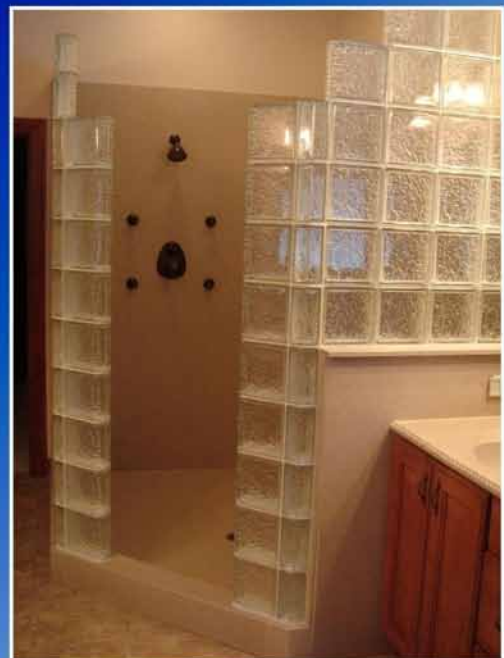

Curb components available for SKETCHUP software

90 DEGREE ALLBEND 14.5" RADIUS

3/8" THICK MATCHING SHOWER WALLS

CORNER SOAP & SHAMPOO CADDY
16" x 10 1/2"

CONTOURED CORNER SEAT
18" x 18"

CURBSTILE TM PATENT PENDING