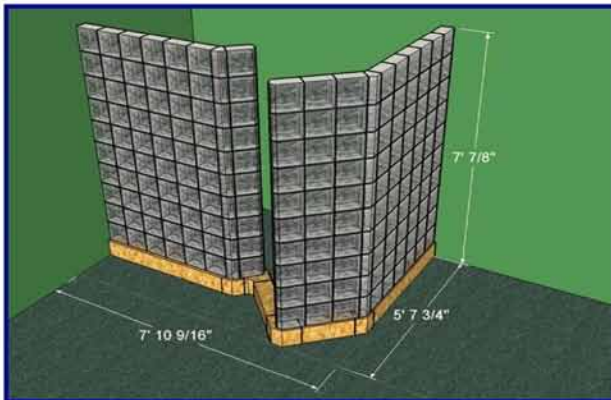

CURBSTILE™ TM PATENT PENDING

SYSTEM COMPONENTS & ACCESSORIES

CURBSTILE™ is designed to accommodate all major Glass Block Manufacturers as well as Frame and Frameless flat glass enclosures.

Made from a cast polymer solid surface material; components mimic the look of Marble, Onyx, or Granite, in a variety of colors. A custom color match service is also available.

Curb components available for SKETCHUP software